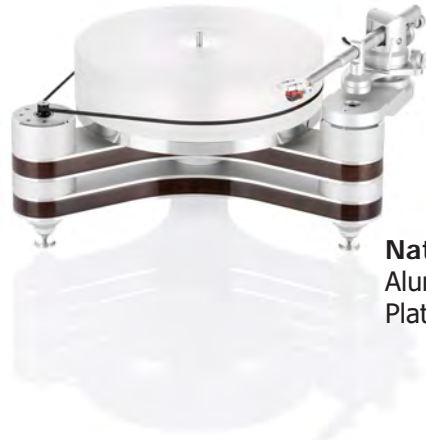

Available dustcover:

Art. No.	Version			Retail price
AC027	552 x 502 x 241mm (Outer dimension)			760 €

Turntables

Innovation

Description:

Dynamically balanced main platter is a sandwich construction of 70mm (2 ¾ inch) of high-density polymer upon a 15mm (4/5 inch) precision turned stainless steel subplatter. Features Clearaudio Optical Speed Control (OSC). The Innovation will accommodate up to two tonearms (Turntable without tonearm and cartridge).